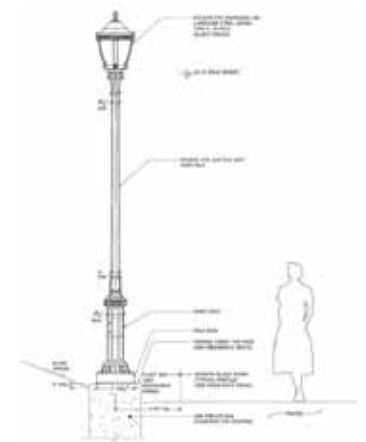

1. Roadway Light Pole and Fixture*
   - Pedestrian Light Pole and Fixture*
2. 0' 20' 40'