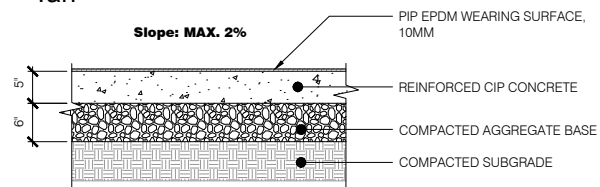

Concrete Skirt Path with Play Surface Skim Coat*