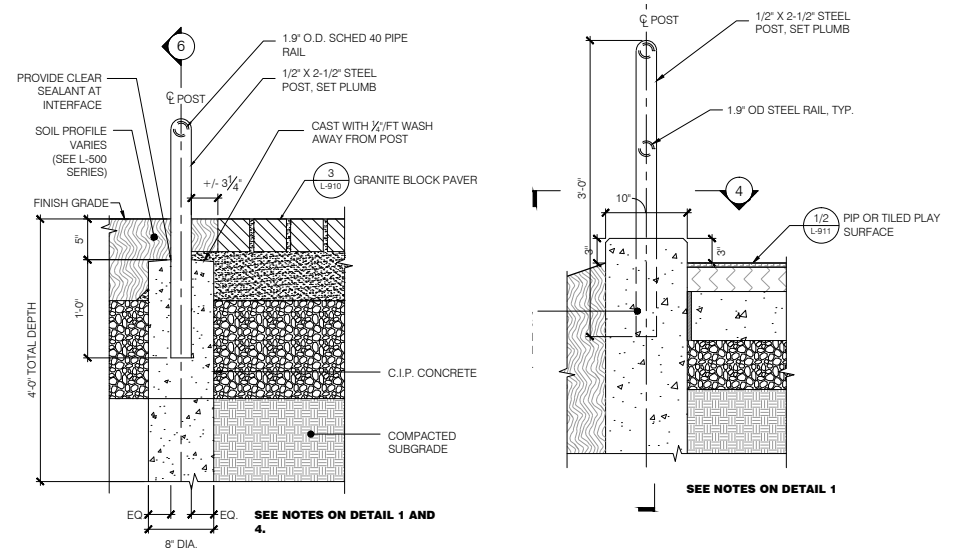

Single Plant Rail*

Double Plant Rail*