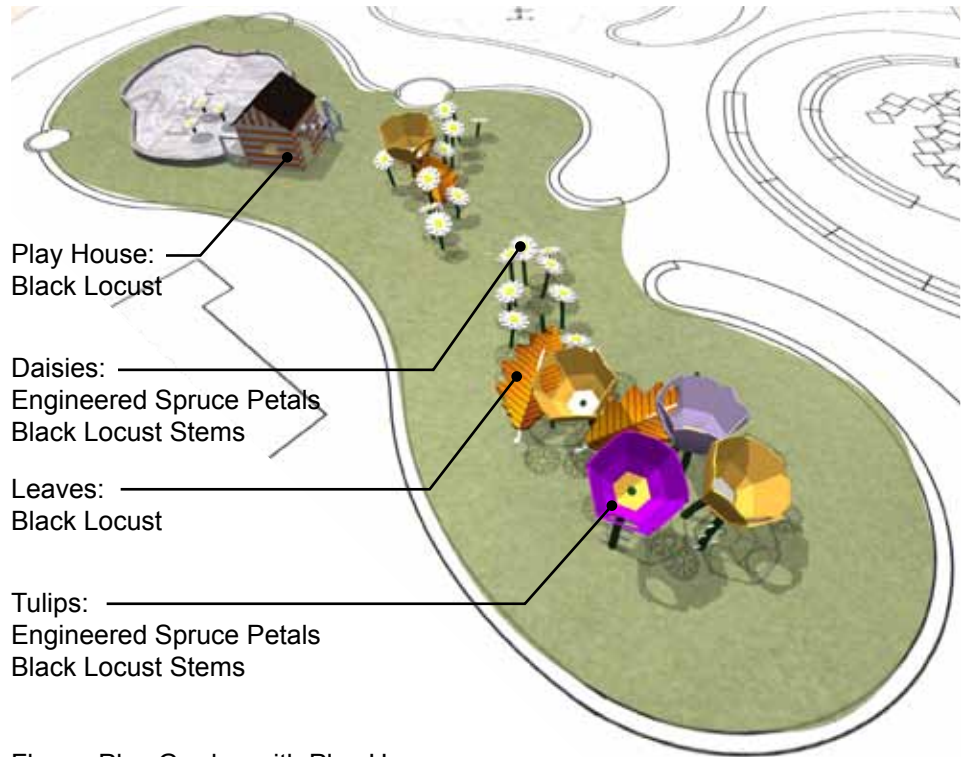

CityRack*

Steel Curb*

Shade Structure*

Poles*

Fabric*

Climbing Structure with 'Flubber' Seating
Age: 5 years +

Play Structure Materials and Colors

0' 20' 40' ↻

Swing (3 Belt Seats & 1 Accessible Seat)
Age: 5-12 years

Post Color

Play House:
Black Locust

Daisies:
Engineered Spruce Petals
Black Locust Stems

Leaves:
Black Locust

Tulips:
Engineered Spruce Petals
Black Locust Stems

Flower Play Garden with Play House
Age: 2-5 years

WEST 37TH STREET

HUDSON BOULEVARD WEST

HUDSON BOULEVARD EAST

WEST 36TH STREET

Transfer platform at play house into sand play area

Sand Play Table

Sand Play Area