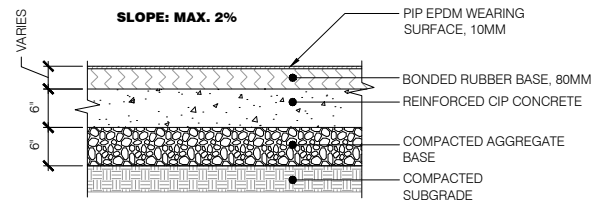

Light Blue

Dark Blue

Purple

Play Surface - Poured in Place*

Tan

Green

Dark Blue

Play Surface - Poured in Place*