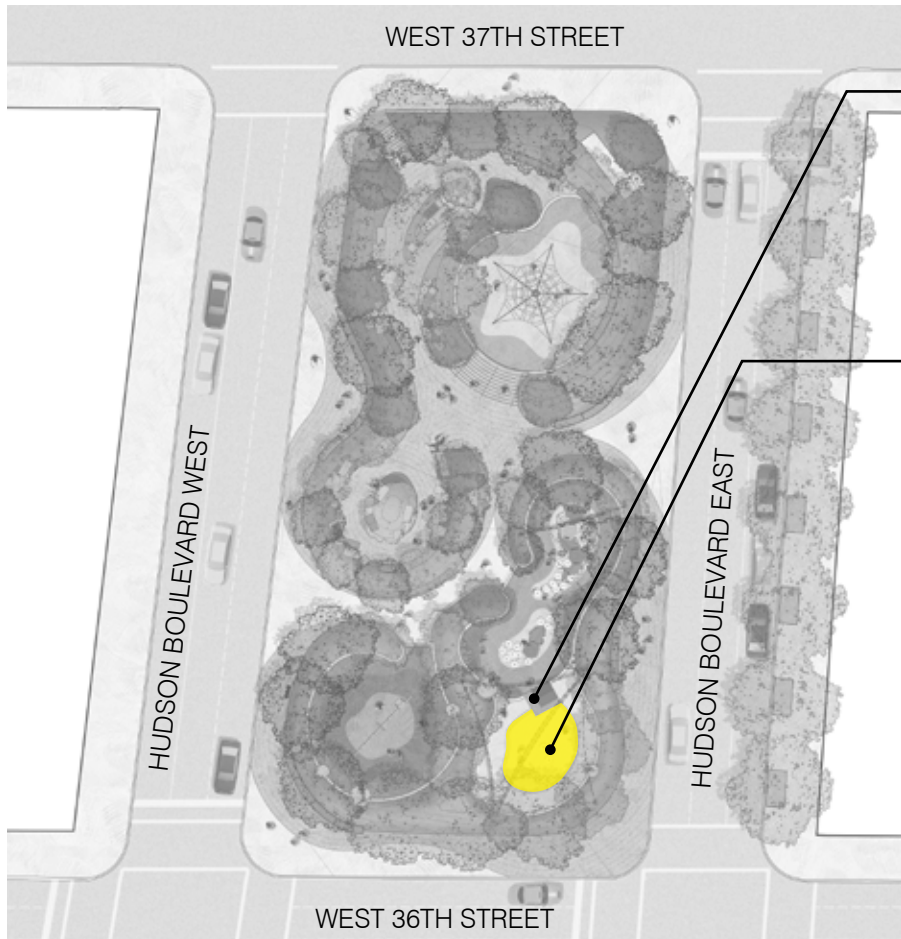

3 View looking south on 37th Street between 10th and 11th Avenues

4 View looking north on 36th Street between 10th and 11th Avenues

Circulation

Conceptual Review → Preliminary Review

A robust interior pathway network was developed allowing for both circulation through the block as well as along the boulevards.

CityRack*

Steel Curb*

Shade Structure*

Poles*

Fabric*

Climbing Structure with 'Flubber' Seating
Age: 5 years +

Play Structure Materials and Colors

0' 20' 40' ↻

Swing (3 Belt Seats & 1 Accessible Seat)
Age: 5-12 years

Post Color

Play House:
Black Locust

Daisies:
Engineered Spruce Petals
Black Locust Stems

Leaves:
Black Locust

Tulips:
Engineered Spruce Petals
Black Locust Stems

Flower Play Garden with Play House
Age: 2-5 years

WEST 37TH STREET

HUDSON BOULEVARD WEST

HUDSON BOULEVARD EAST

WEST 36TH STREET

Transfer platform at play house into sand play area

Sand Play Table

Sand Play Area