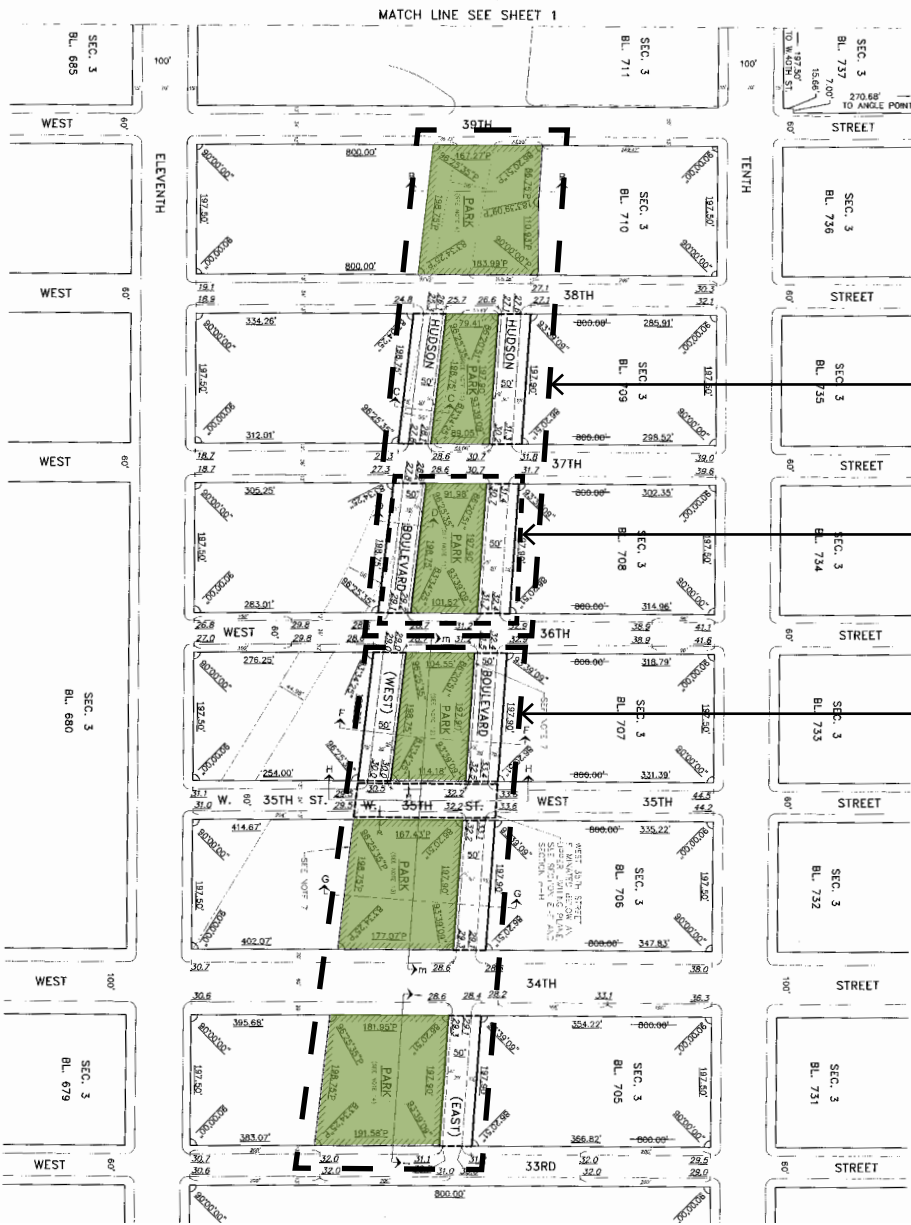

Phase 2
Blocks 4-6

Phase 2A
Block 4

Phase 1
Blocks 1-3