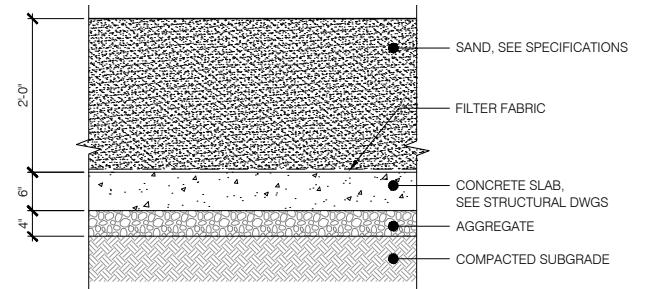

WEST 37TH STREET

HUDSON BOULEVARD WEST

HUDSON BOULEVARD EAST

WEST 36TH STREET

Transfer platform at play house into sand play area