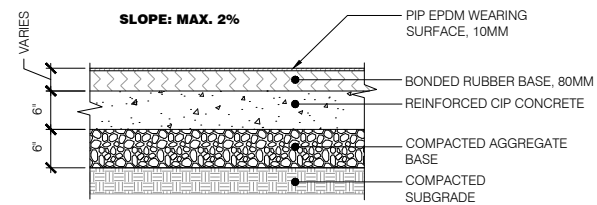

Light Blue

Dark Blue

Purple

Play Surface - Poured in Place*

Tan

Green

Dark Blue

Play Surface - Poured in Place*