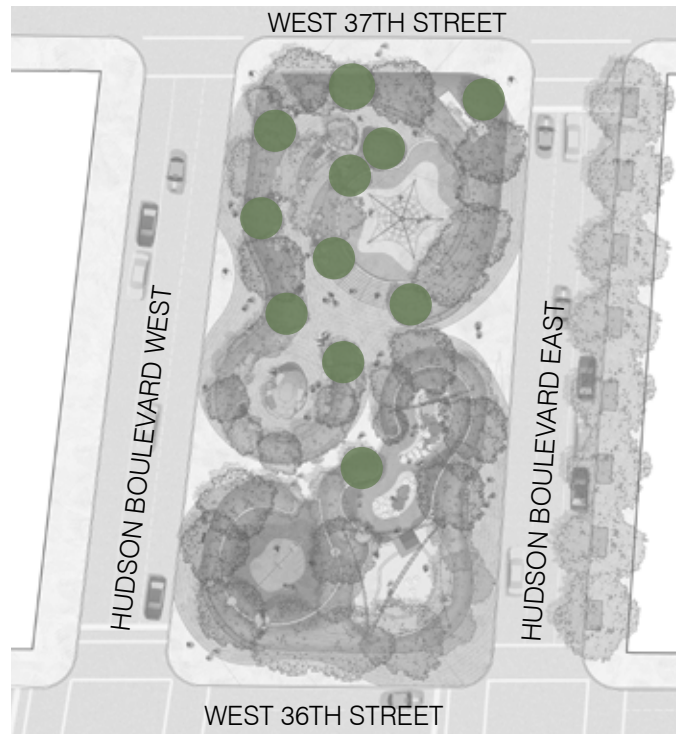

3 View looking east on 36th Street between 10th and 11th Avenues

4 View looking east on 37th Street between 10th and 11th Avenues

2 View looking west on 37th Street between 10th and 11th Avenues

Site Plan

3 View looking south on 37th Street between 10th and 11th Avenues

4 View looking north on 36th Street between 10th and 11th Avenues

Circulation

Conceptual Review → Preliminary Review

A robust interior pathway network was developed allowing for both circulation through the block as well as along the boulevards.

0' 20' 40' Ⓞ

Programmatic Diversity and Arrangement

Conceptual Review → Preliminary Review

Single enclosed playground area was separated into multiple landscapes offering both play and social opportunities for various age groups.

0' 20' 40' Ⓞ

Primary Circulation

Site Plan

Site Plan

Deciduous Trees and Understory Trees

Evergreen Trees

Evergreen Understory Shrubs

Deciduous Trees