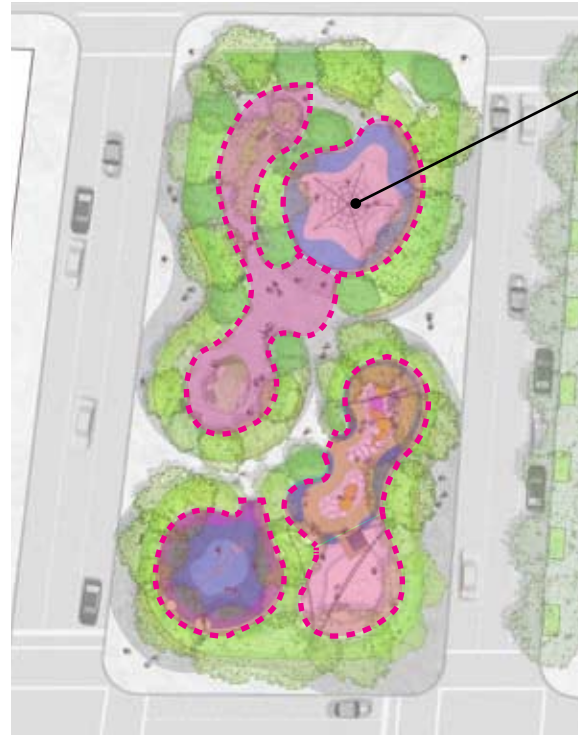

3 View looking north at Light Column and Cafe

4 Light Column lighting mock-up

1 View looking south within Amtrak R.O.W.

2 View looking northeast within Amtrak R.O.W.

Site Plan

1 View looking northwest into Amtrak R.O.W.

3 View looking east on 36th Street between 10th and 11th Avenues

4 View looking east on 37th Street between 10th and 11th Avenues

2 View looking west on 37th Street between 10th and 11th Avenues

Site Plan

3 View looking south on 37th Street between 10th and 11th Avenues

4 View looking north on 36th Street between 10th and 11th Avenues

Circulation

Conceptual Review → Preliminary Review

A robust interior pathway network was developed allowing for both circulation through the block as well as along the boulevards.

0' 20' 40' Ⓞ

Programmatic Diversity and Arrangement

Conceptual Review → Preliminary Review

Single enclosed playground area was separated into multiple landscapes offering both play and social opportunities for various age groups.