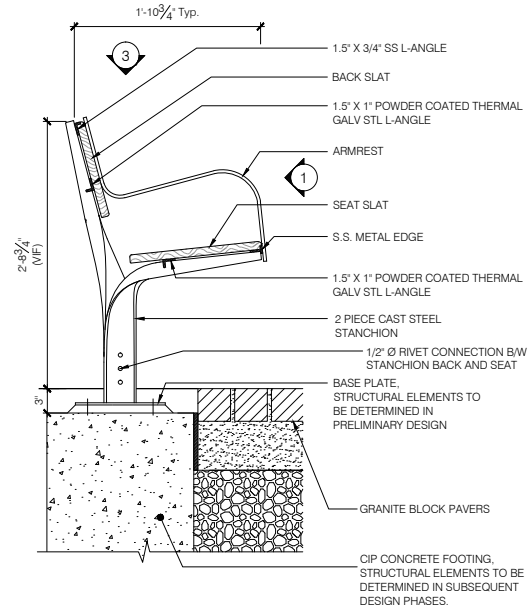

Light Blue

Dark Blue

Purple

Play Surface - Poured in Place*

Tan

Green

Dark Blue

Play Surface - Poured in Place*

Tan

Concrete Skirt Path with Play Surface Skim Coat*

— Park Bench*

Park Bench*

Weathered
*Robinia
pseudoacacia*
Boards

Powder
Coated
Ductile Iron
Stanchions

Stainless
Steel Arm
Rests

Drinking Fountain*