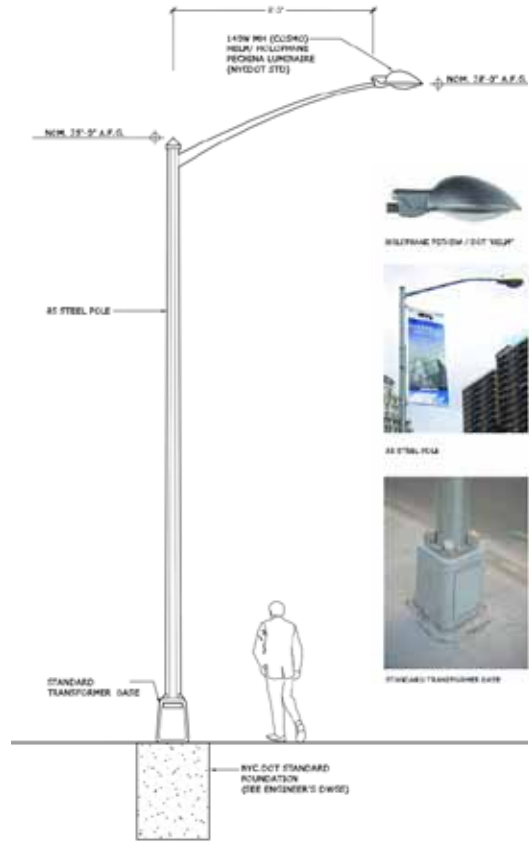

Single Plant Rail*

Playground Fence + Gate*

Planted Chain Link Fence*

All Rails and Fences:
Hot-dipped Galvanized
Steel Painted*

- Roadway Light Pole and Fixture*
 - Pedestrian Light Pole and Fixture*
- 0' 20' 40'