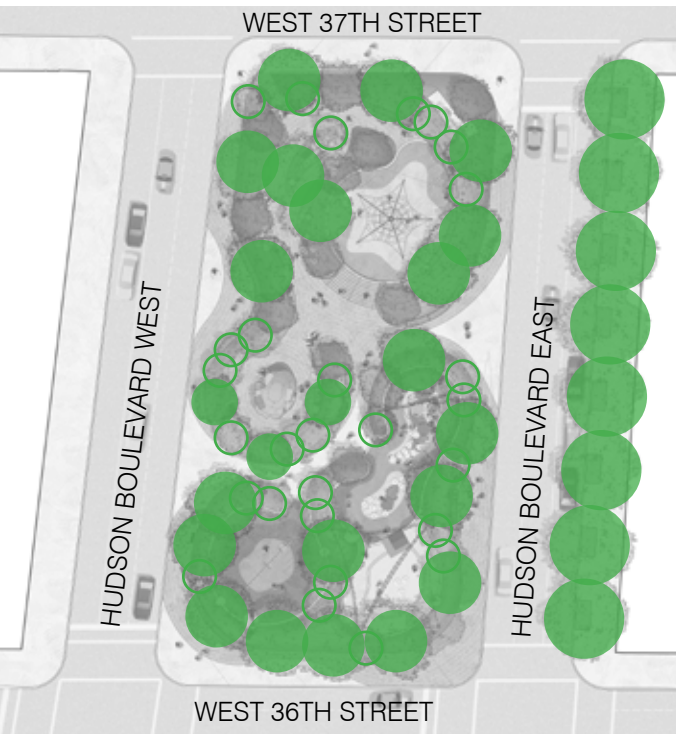

3 View looking east on 36th Street between 10th and 11th Avenues

4 View looking east on 37th Street between 10th and 11th Avenues

2 View looking west on 37th Street between 10th and 11th Avenues

Site Plan

3 View looking south on 37th Street between 10th and 11th Avenues

4 View looking north on 36th Street between 10th and 11th Avenues

Circulation

Conceptual Review → Preliminary Review

A robust interior pathway network was developed allowing for both circulation through the block as well as along the boulevards.

0' 20' 40' Ⓞ

Programmatic Diversity and Arrangement

Conceptual Review → Preliminary Review

Single enclosed playground area was separated into multiple landscapes offering both play and social opportunities for various age groups.

0' 20' 40' Ⓞ

Primary Circulation

Site Plan

Site Plan

Deciduous Trees and Understory Trees

Evergreen Trees

Evergreen Understory Shrubs

Deciduous Trees