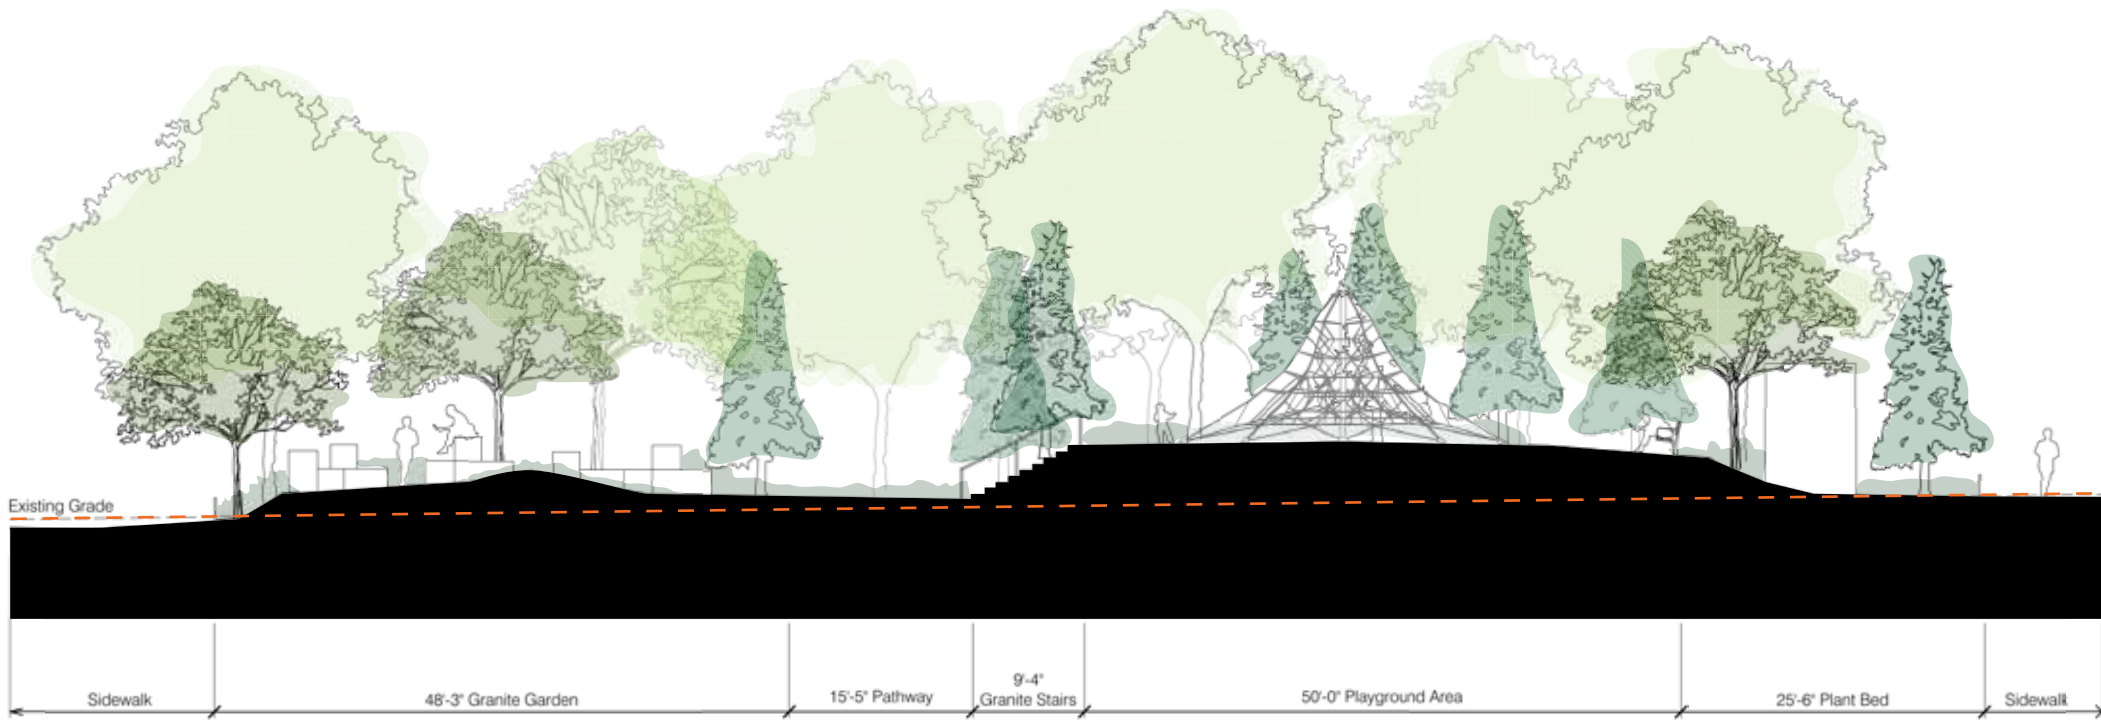

3 View looking south on 37th Street between 10th and 11th Avenues

4 View looking north on 36th Street between 10th and 11th Avenues

Circulation

Conceptual Review → Preliminary Review

A robust interior pathway network was developed allowing for both circulation through the block as well as along the boulevards.

0' 20' 40' Ⓞ

Programmatic Diversity and Arrangement

Conceptual Review → Preliminary Review

Single enclosed playground area was separated into multiple landscapes offering both play and social opportunities for various age groups.

0' 20' 40' Ⓞ

Primary Circulation

Site Plan

Site Plan

Deciduous Trees and Understory Trees

Evergreen Trees

Evergreen Understory Shrubs

Deciduous Trees