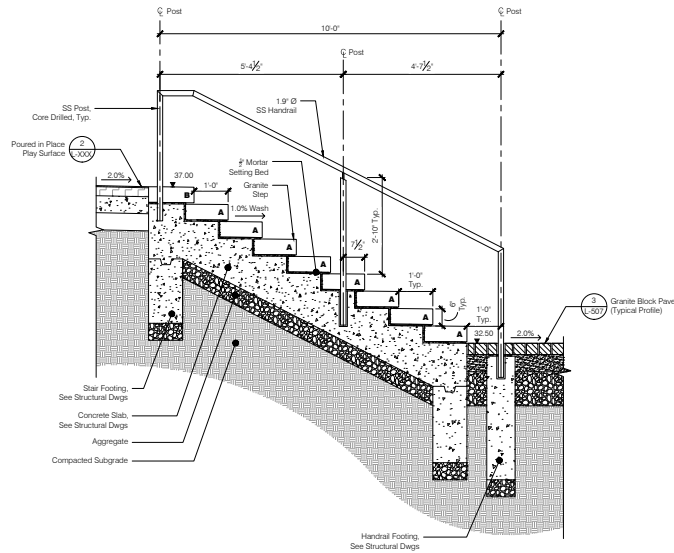

Granite Stairs with Stainless Steel Handrail*