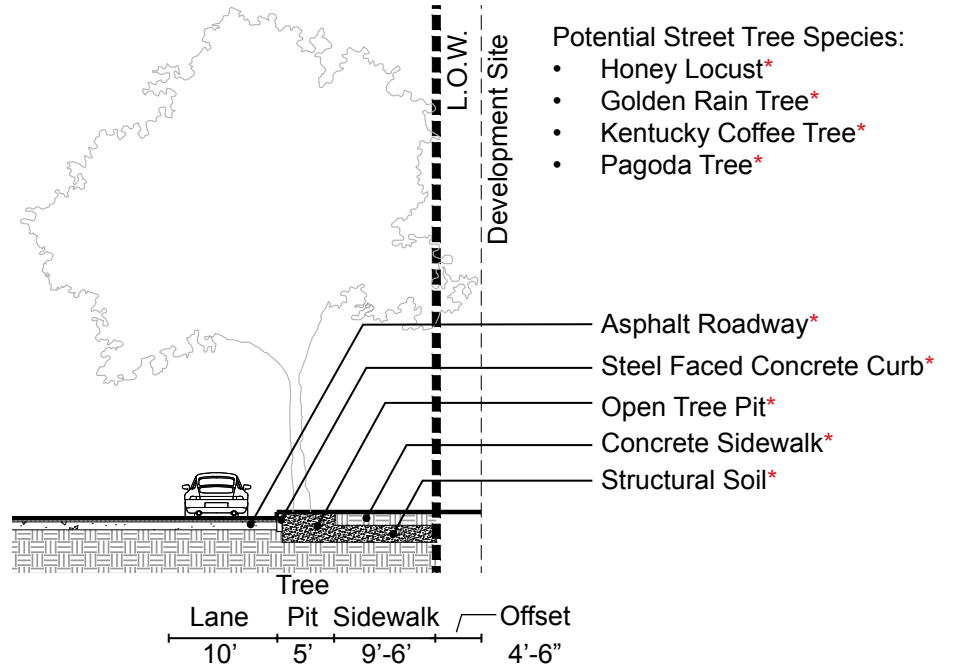

Pedestrian Light Pole and Fixture*:
Riverside LED Luminaire Type V/B Pole (Black Finish)