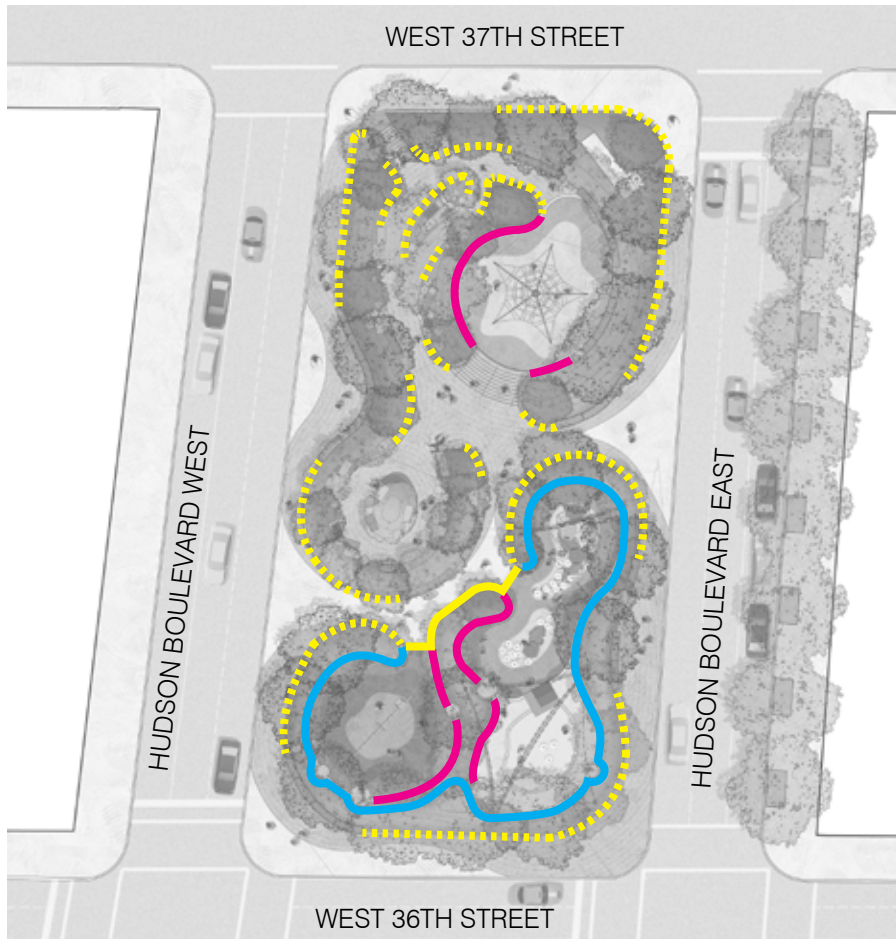

- ⋯ Single Plant Rail*
- Double Plant Rail*
- Planted Chain Link Fence*
- Playground Fence + Gate*