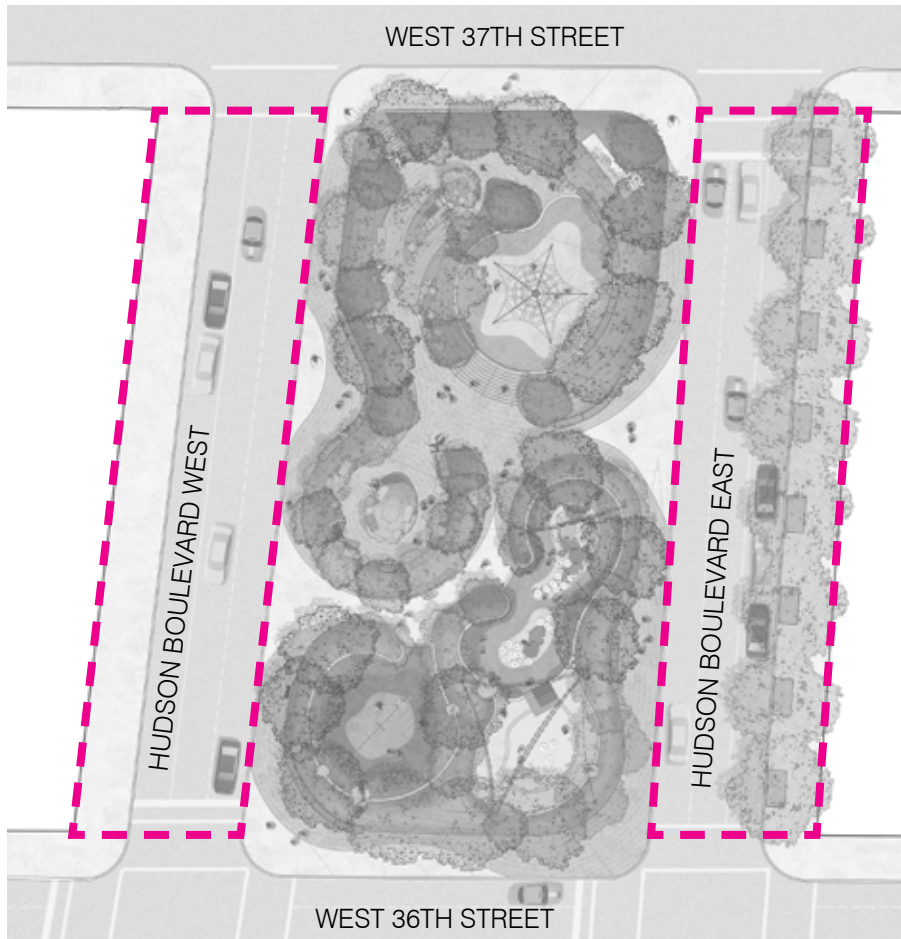

1. Potential Street Tree Species:
2. Honey Locust*
   - Golden Rain Tree*
   - Kentucky Coffee Tree*
   - Pagoda Tree*

The goal of the streetscape is to frame and unite the park and boulevard and make a material connection to the surrounding city.