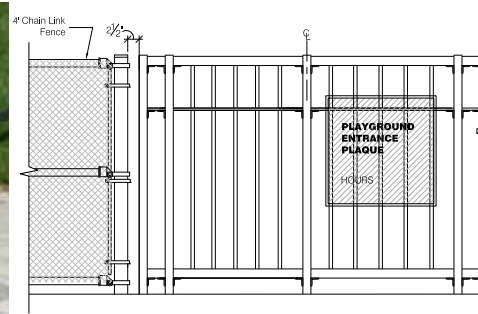

Silver Grey

Jet Mist

Stainless Steel

Granite Stairs with Stainless Steel Handrail*

- ⋯ Single Plant Rail*
- Double Plant Rail*
- Planted Chain Link Fence*
- Playground Fence + Gate*

Single Plant Rail*

Double Plant Rail*

Single Plant Rail*

Playground Fence + Gate*

Planted Chain Link Fence*

All Rails and Fences:
Hot-dipped Galvanized
Steel Painted*

- Roadway Light Pole and Fixture*
 - Pedestrian Light Pole and Fixture*
- 0' 20' 40'