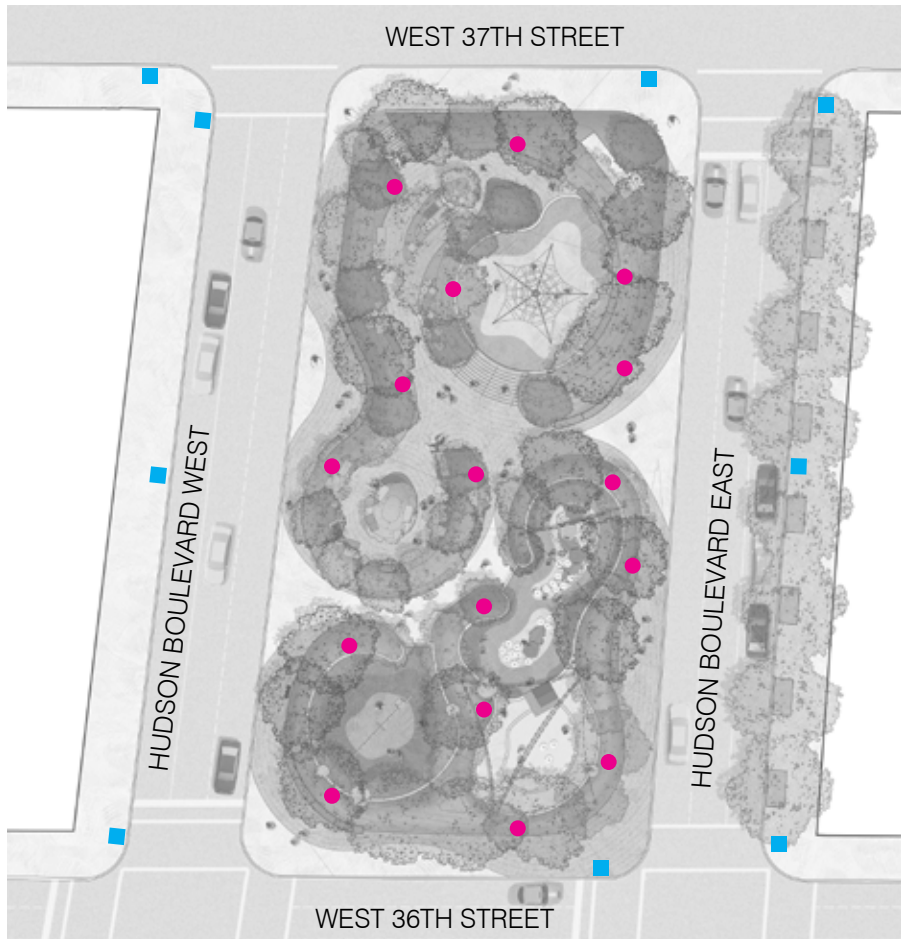

3 View looking south on 37th Street between 10th and 11th Avenues

4 View looking north on 36th Street between 10th and 11th Avenues

Circulation

Conceptual Review → Preliminary Review

A robust interior pathway network was developed allowing for both circulation through the block as well as along the boulevards.

Single Plant Rail*

Playground Fence + Gate*

Planted Chain Link Fence*

All Rails and Fences:
Hot-dipped Galvanized
Steel Painted*

- Roadway Light Pole and Fixture*
 - Pedestrian Light Pole and Fixture*
- 0' 20' 40'