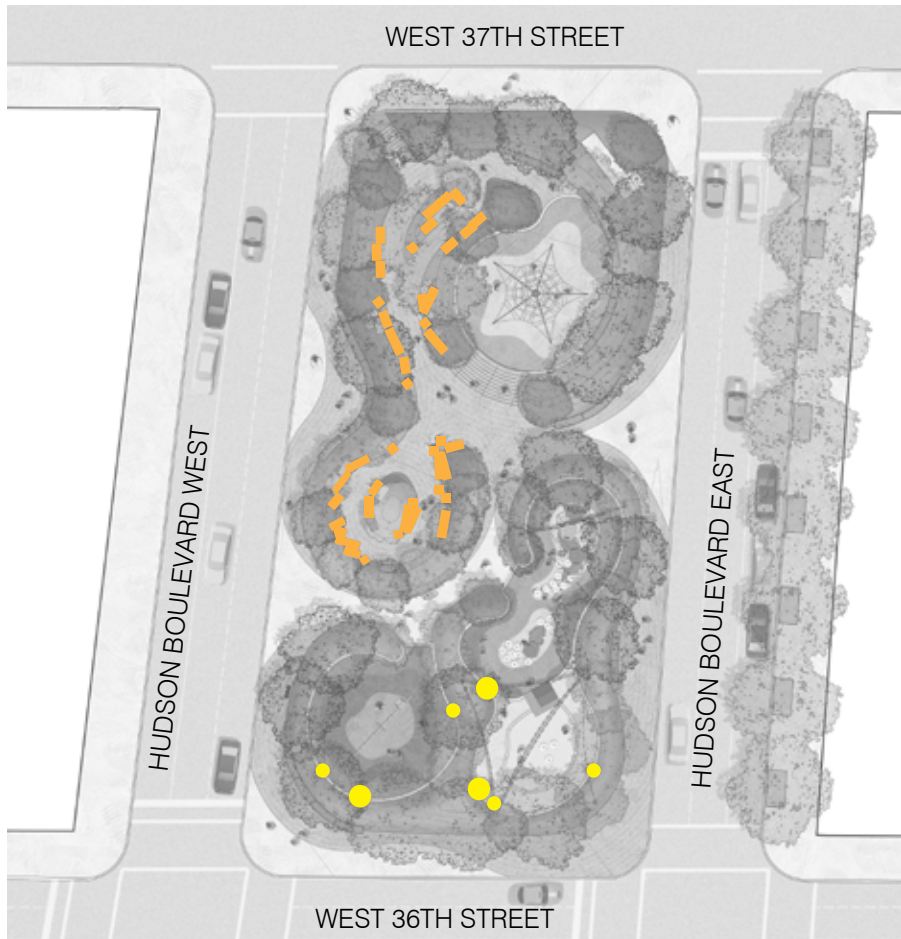

- Granite Seat
- Pre-Cast Concrete Seat*